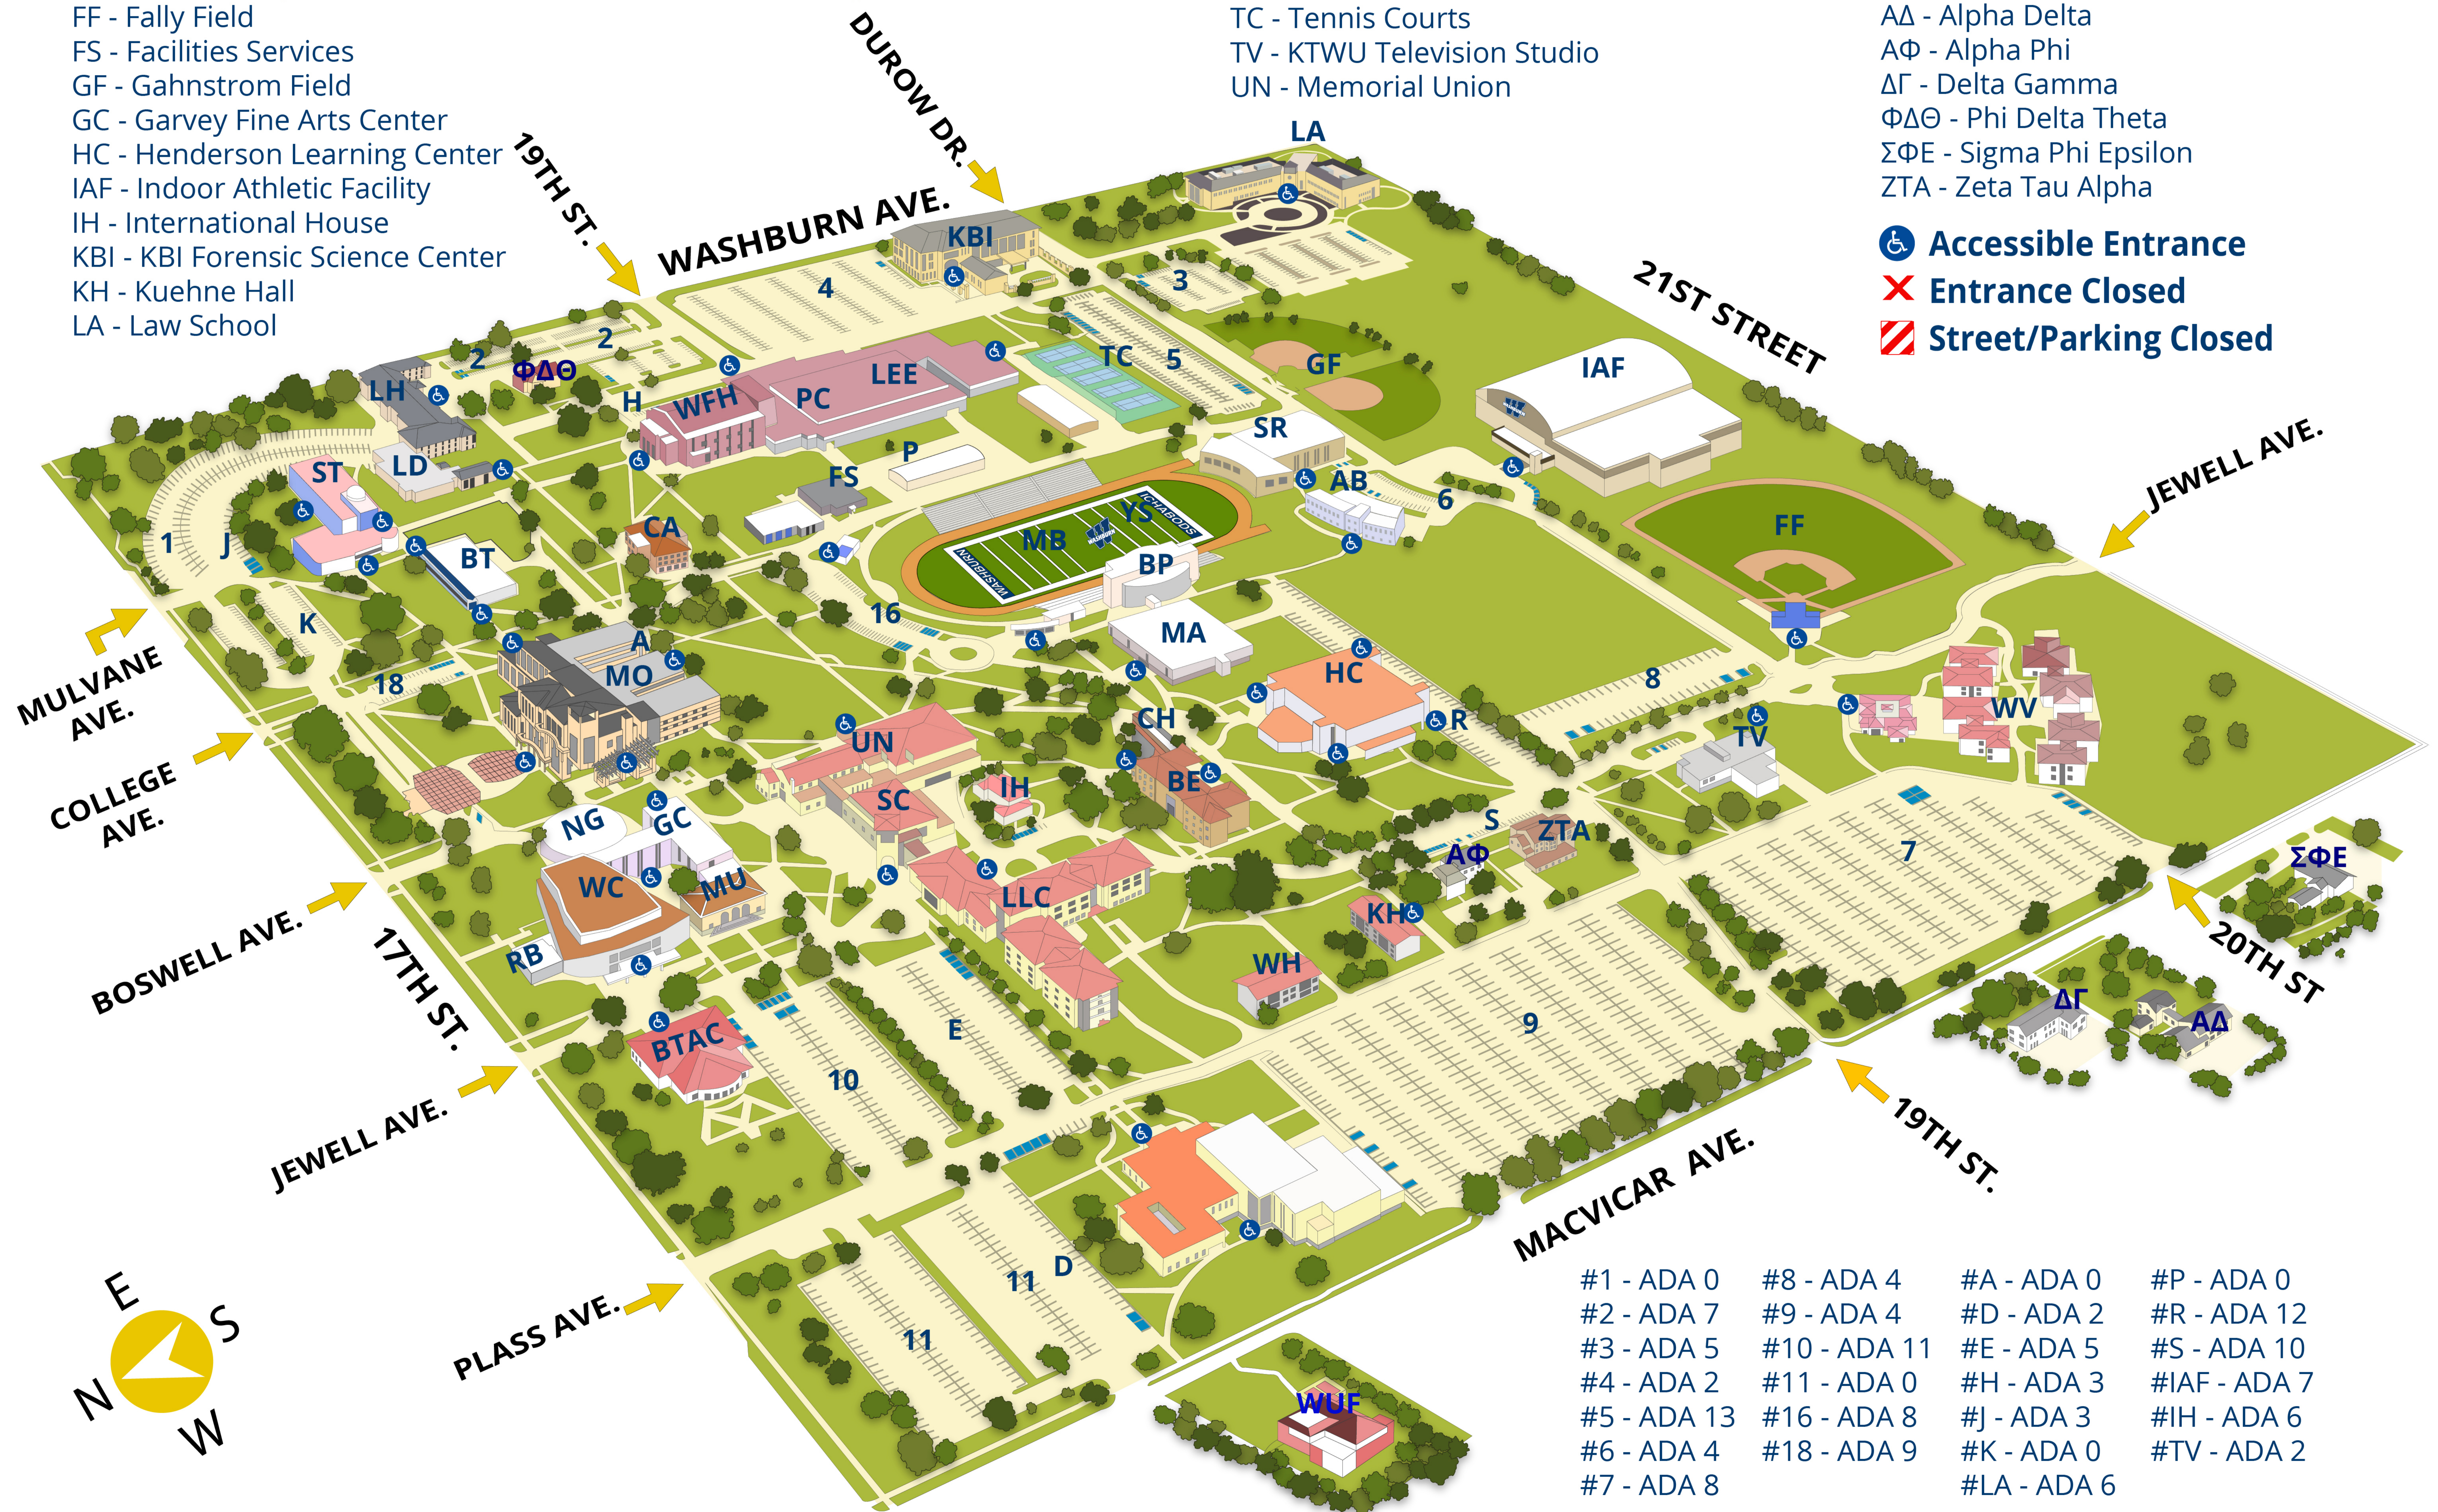

WASHBURN UNIVERSITY CAMPUS MAP

1700 SW College Ave., Topeka, Kansas 66621 785.670.1010

- AB - Art Building
- BE - Benton Hall
- BP - Bianchino Pavilion
- BT - Bennet Computer Center
- BTAC - Bradbury Thompson Alumni Center
- CA - Carnegie Hall
- CH - Carole Chapel
- FF - Fally Field
- FS - Facilities Services
- GF - Gahnstrom Field
- GC - Garvey Fine Arts Center
- HC - Henderson Learning Center
- IAF - Indoor Athletic Facility
- IH - International House
- KBI - KBI Forensic Science Center
- KH - Kuehne Hall
- LA - Law School

- LD - Lincoln Dining
- LEE - Lee Arena
- LH - Lincoln Hall
- LLC - Living Learning Center
- MA - Mabee Library
- MB - Moore Bowl
- MO - Morgan Hall

- MU - Mulvane Art Museum
- NG - Neese Gray Theatre
- PC - Petro Allied Health Center
- RB - Rita Blitt Gallery
- SC - Stauffer Commons Food Court
- SR - Student Recreation & Wellness Center
- ST - Stoffer Science Hall
- TC - Tennis Courts
- TV - KTWU Television Studio
- UN - Memorial Union

- WC - White Concert Hall
- WFH - Whiting Field House
- WH - West Hall
- WUF - Washburn University Foundation
- WV - Washburn Village
- YS - Yager Stadium

- ΑΔ - Alpha Delta
- ΑΦ - Alpha Phi
- ΔΓ - Delta Gamma
- ΦΔΘ - Phi Delta Theta
- ΣΦΕ - Sigma Phi Epsilon
- ZTA - Zeta Tau Alpha

- Accessible Entrance
- Entrance Closed
- Street/Parking Closed

#1 - ADA 0	#8 - ADA 4	#A - ADA 0	#P - ADA 0
#2 - ADA 7	#9 - ADA 4	#D - ADA 2	#R - ADA 12
#3 - ADA 5	#10 - ADA 11	#E - ADA 5	#S - ADA 10
#4 - ADA 2	#11 - ADA 0	#H - ADA 3	#IAF - ADA 7
#5 - ADA 13	#16 - ADA 8	#J - ADA 3	#IH - ADA 6
#6 - ADA 4	#18 - ADA 9	#K - ADA 0	#TV - ADA 2
#7 - ADA 8		#LA - ADA 6	